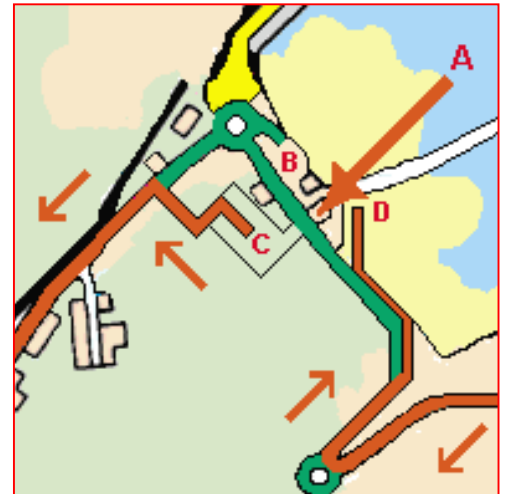

Ingli Runners 10k Route Map

The Parrog, Goodwick.

SA64 0DE

- A Race Entry
- B Car Park
- C Race Start
- D Race Finish