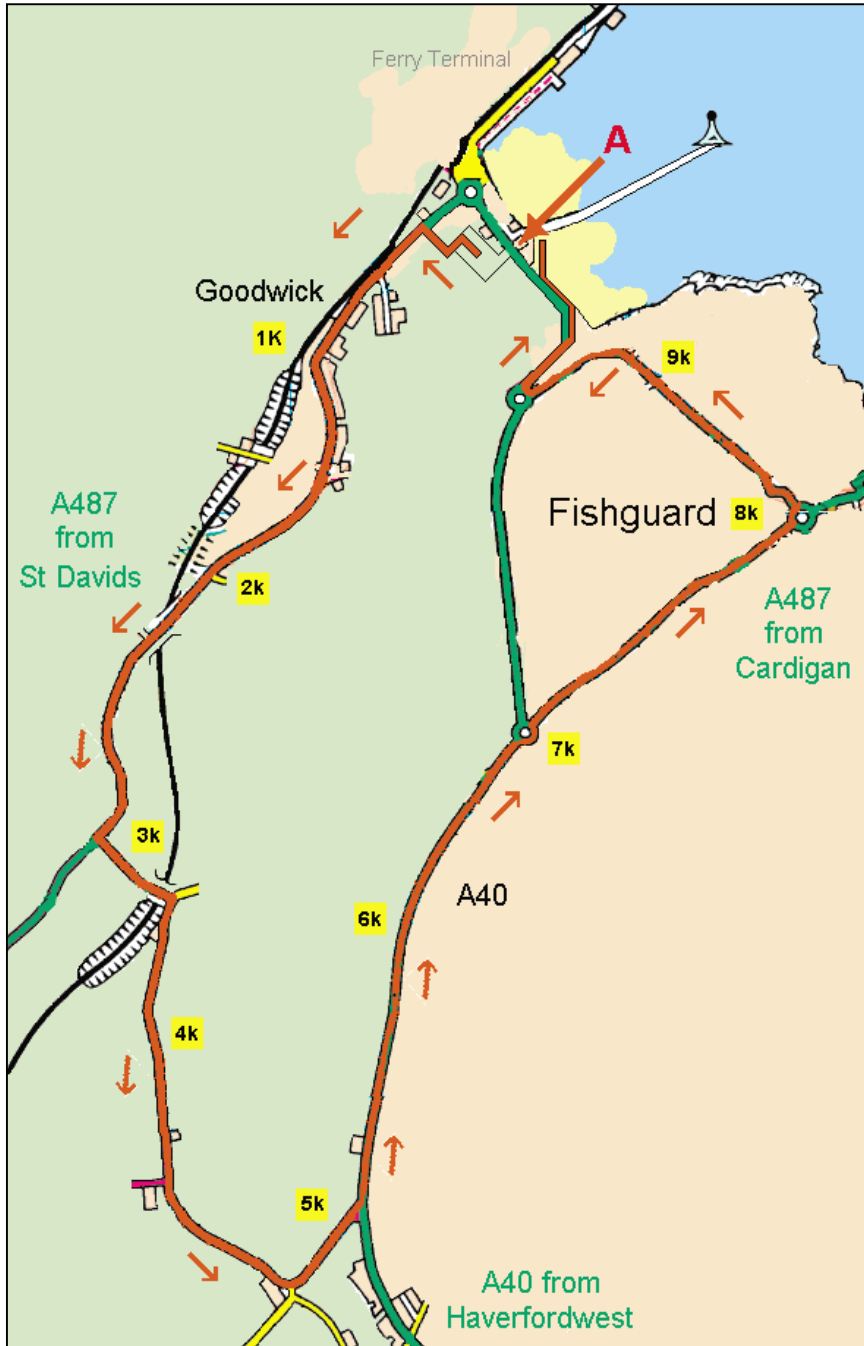

Ingli Runners 10k Route Map

The Parrog, Goodwick.

SA64 0DE

- A Race Entry
- B Car Park
- C Race Start
- D Race Finish